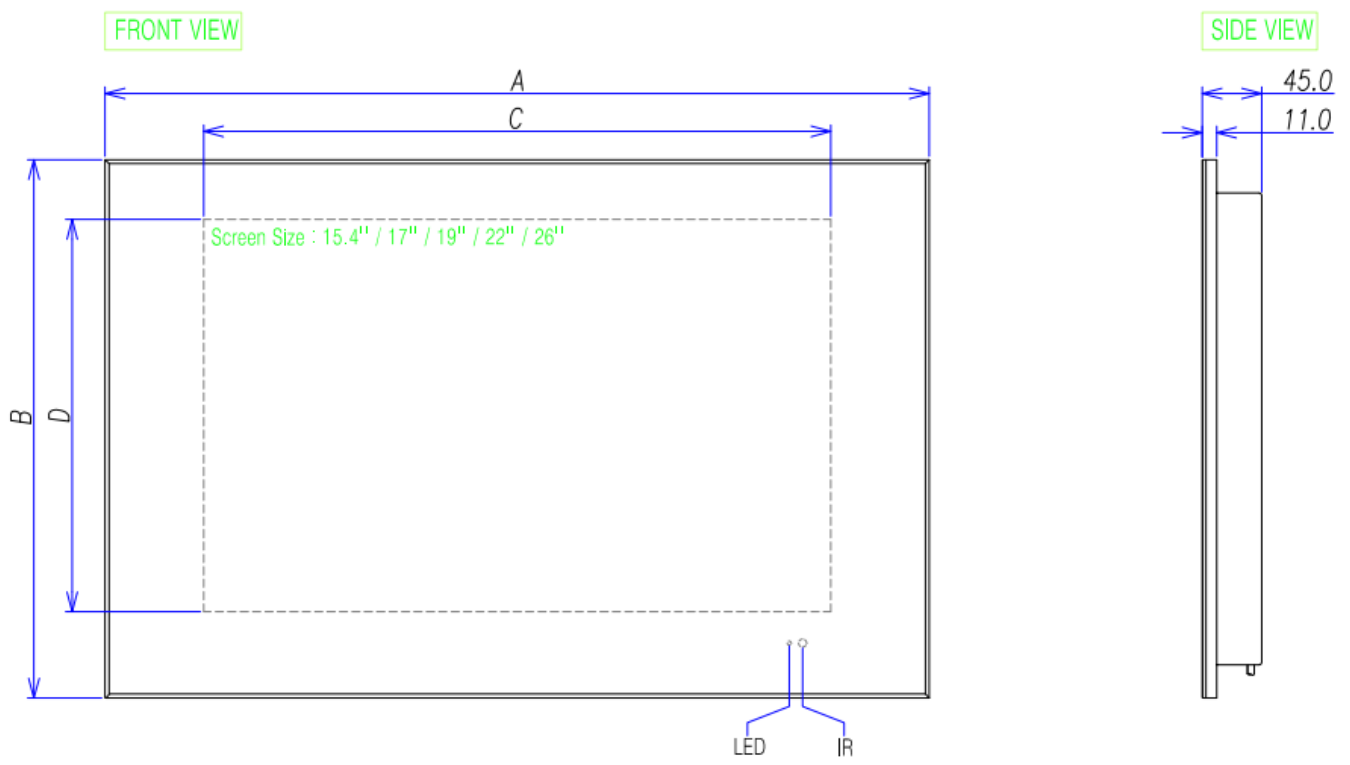

Optional:

Black, White or Silver	Mirror Vision Glass
VESA	Mount
IPTV	Box
Wireless A/V Transmitter & Receiver	
Magic Sky eye	

Dimensional Outline

Model	Item	Screen Size	A (outline)	B (outline)	C (active area)	D (active area)	Consumption	Resolution (16:10)	Brightness	VESA Mount
PWP-154		15.4"	494 mm	303 mm	366 mm	196 mm	25 W	1280 x 800	400 cd/m ²	100 x 100mm
PWP-170		17"	517 mm	339 mm	369 mm	231 mm	30 W	1440 x 900	400 cd/m ²	100 x 100mm
PWP-190		19"	570 mm	346 mm	424 mm	239 mm	40 W	1440 x 900	450 cd/m ²	100 x 100mm
PWP-220		22"	637 mm	384 mm	491 mm	278 mm	60 W	1680 x 1050	300 cd/m ²	100 x 100mm
PWP-260		26"	700 mm	454 mm	554 mm	347 mm	110 W	1366 x 768	800 cd/m ²	100 x 200mm