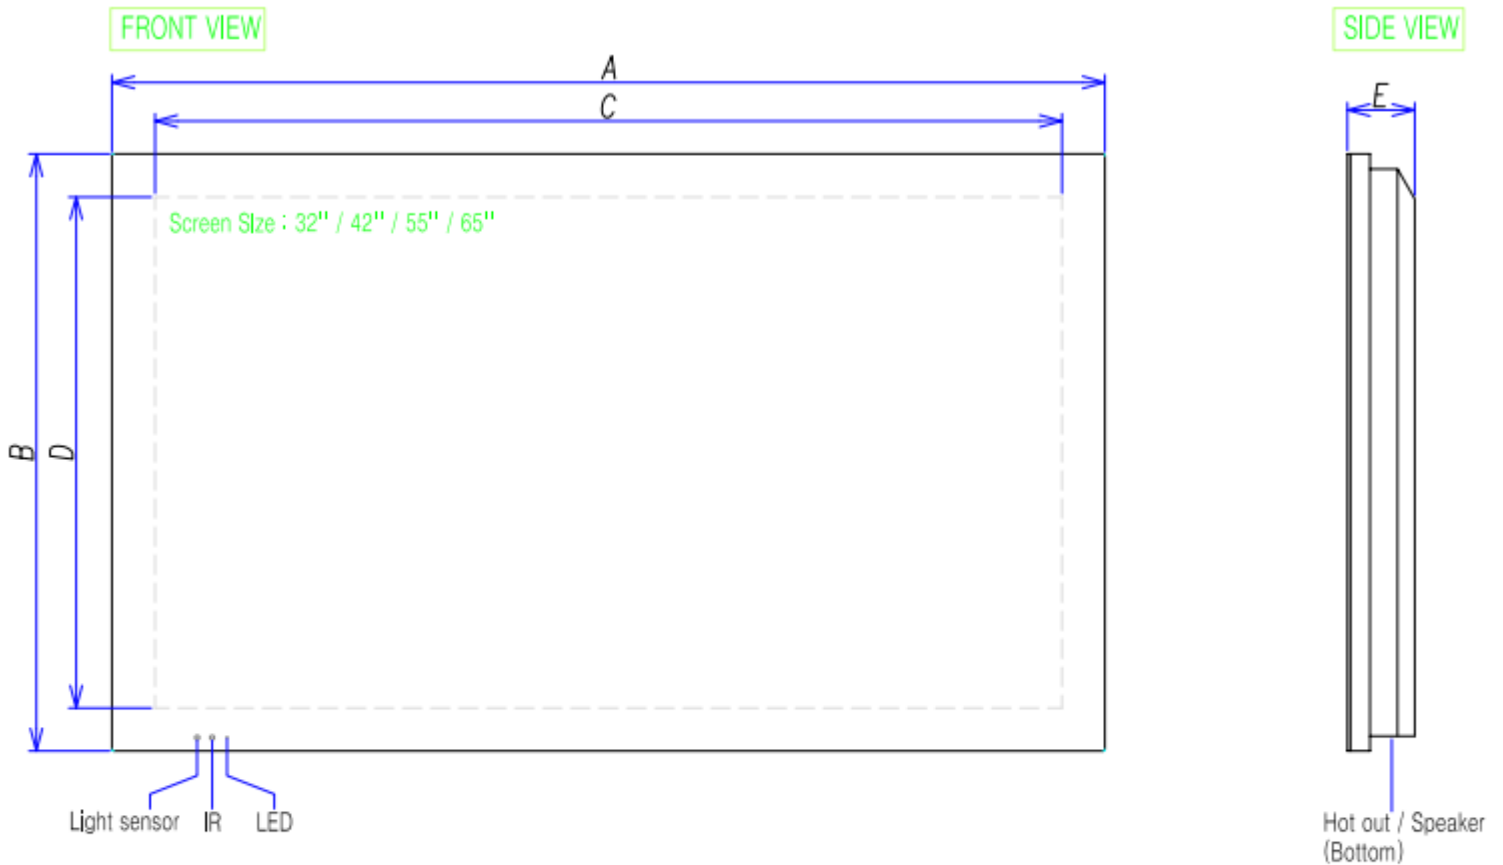

<http://www.platinum-vision.com>

Dimensional Outline

Model	Item	Screen Size	A (outline)	B (outline)	C (active area)	D (active area)	E (thick)	Resolution	Brightness	VESA Mount
POD-32		32"	840 mm	550 mm	696 mm	390 mm	160 mm	1920x1080	1200 cd/m ²	300 x 600mm
POD-42		42"	1040 mm	650 mm	928 mm	521 mm	160 mm	1920x1080	1200 cd/m ²	300 x 600mm
POD-55		55"	1328 mm	798 mm	1210 mm	681 mm	195 mm	1920x1080	1200 cd/m ²	400 x 800mm
POD-65		65"								